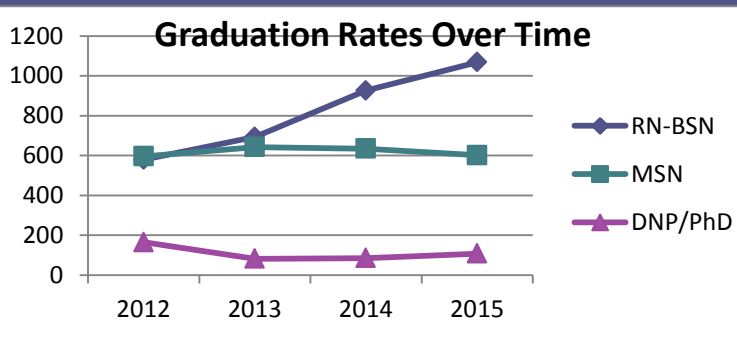

Post-Licensure Educational Programs: 2014-2015 Student Factsheet

Gender

44 Programs in New Jersey

Race

Age

2015 Enrollment

Enrollment Rates Over Time

Graduation Rates Over Time