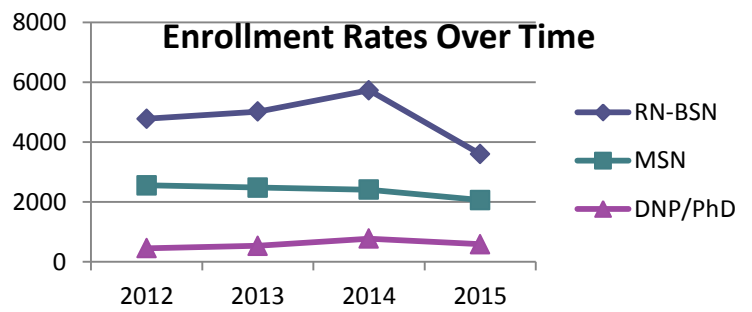

Post-Licensure Educational Programs: 2014-2015 Student Factsheet

Gender

44 Programs in New Jersey

Race

Age

2015 Enrollment

Enrollment Rates Over Time

Graduation Rates Over Time