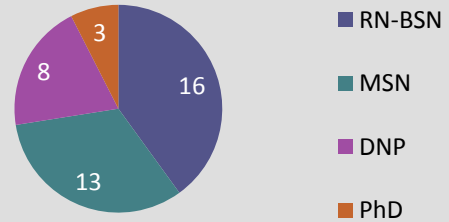

Post-Licensure Educational Programs: 2014-2015 Student Factsheet

Gender

44 Programs in New Jersey

Race

Age

2015 Enrollment

Enrollment Rates Over Time

Graduation Rates Over Time